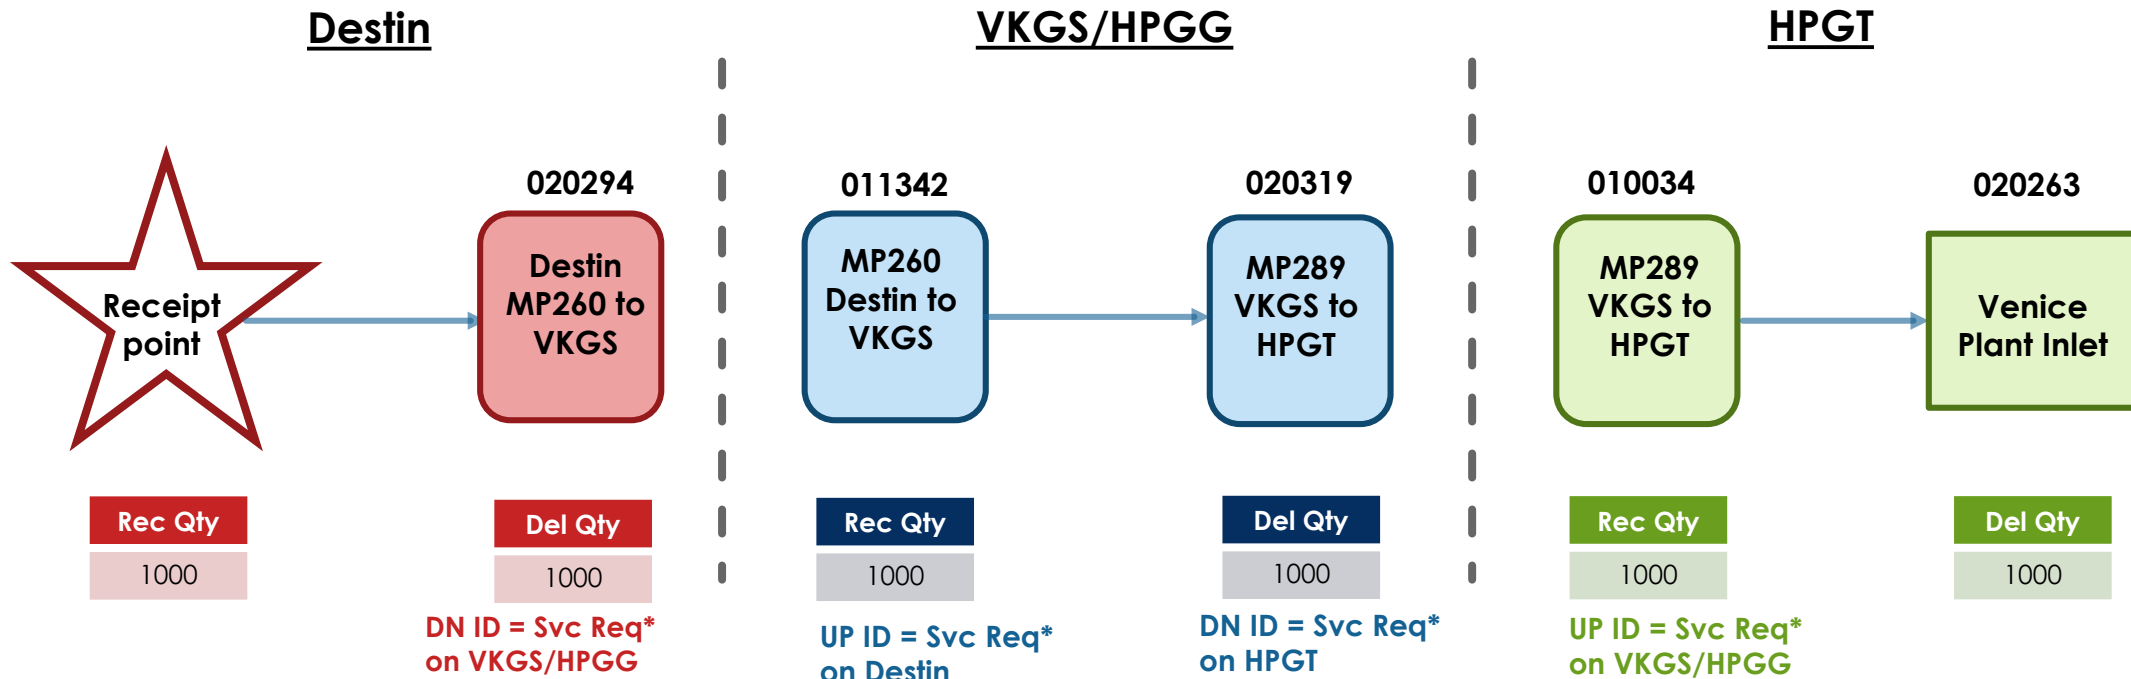

## NOMINATIONS

Destin to VKGS/HPGG (Williams or DCP)

Destin to Venice (via HPGT)

# DESTIN TO VKGS NOMINATIONS

- 2 nominations to go from Destin to delivery point off of VKGS (DCP or Williams)

\* Svc Req is the party nominating or Agent (if applicable).

# DESTIN TO HPGT NOMINATIONS

- 3 nominations to go from Destin to Venice on HPGT.

\* Svc Req is the party nominating or Agent (if applicable).