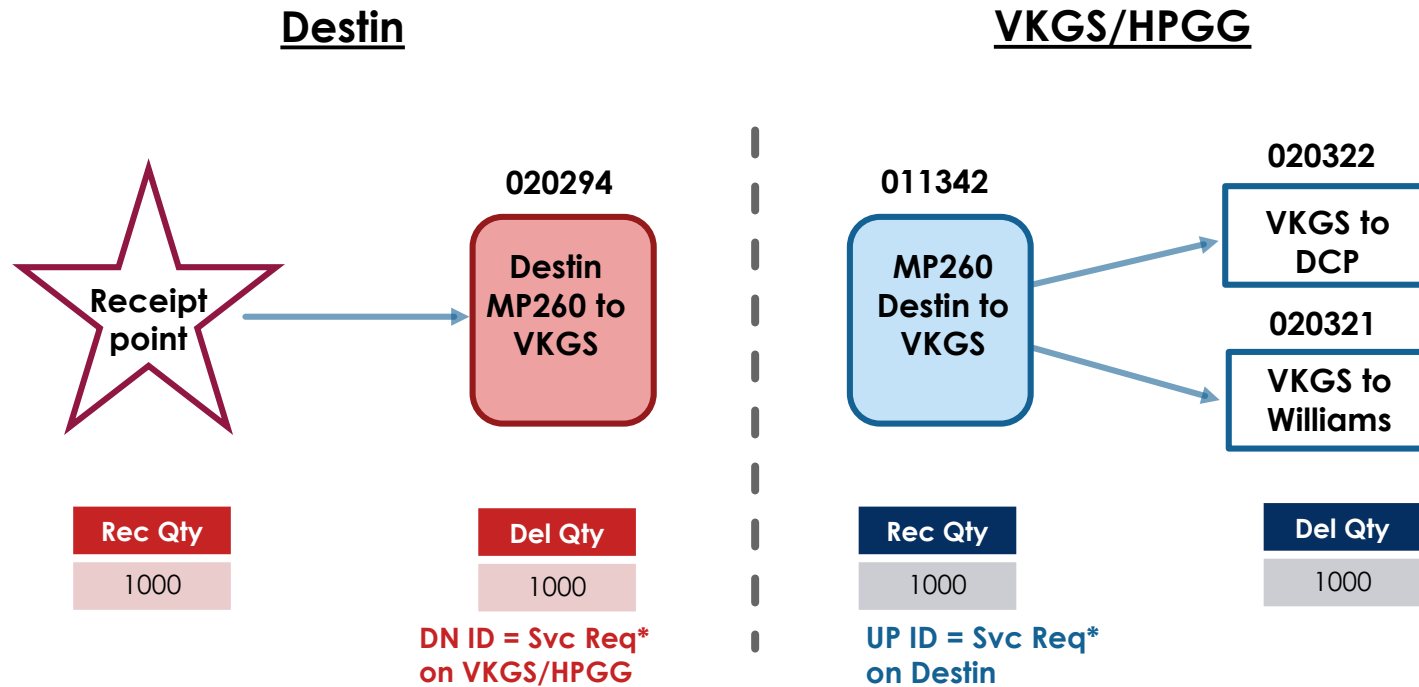

## Destin Reverse Flow Nominations

## NOMINATIONS

Destin to VKGS/HPGG (Williams or DCP)

Destin to Venice (via HPGT)

# DESTIN TO VKGS NOMINATIONS

- 2 nominations to go from Destin to delivery point off of VKGS (DCP or Williams)

\* Svc Req is the party nominating or Agent (if applicable).

# DESTIN TO HPGT NOMINATIONS

- 3 nominations to go from Destin to Venice on HPGT.

\* Svc Req is the party nominating or Agent (if applicable).