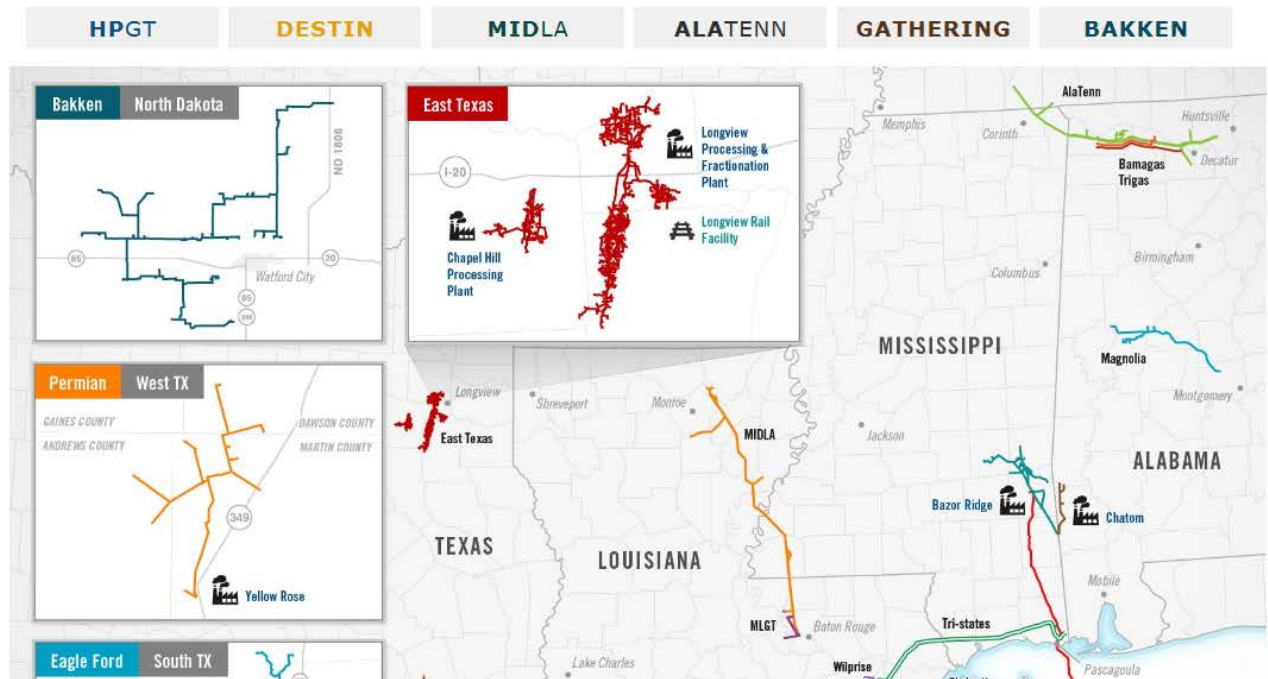

AMID Login

From www.hienergyebb.com website, click on the Hi-Energy Login icon located in the upper right of screen.

ASSETS CUSTOMER INFORMATION CONTACT US

ABOUT AMERICAN MIDSTREAM

American Midstream Partners, LP is a growth-oriented company engaged in the business of gathering, treating, processing, fractionating and transporting natural gas and natural gas liquids.

We own and operate twelve gathering systems, four processing facilities and a 50% non-operating interest in a fifth plant, two interstate pipelines and five intrastate pipelines.

CUSTOMER INQUIRIES

[Customer Questions »](#)

(346) 241-3400 MAIN

(346) 241-3999 SCHEDULING